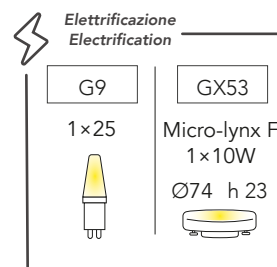

186.GX53.AR

186.G9

Elettrificazione Electrification	
G9	GX53
1×25	Micro-lynx F 1×10W
	Ø74 h 23 

Ottone naturale  
Natural brass:

ART. 186

pag. 10 - 12

**CE**  
**IP44**

Max Watt  
**52**

Lampadina a LED  
non inclusa  
Led bulb not included