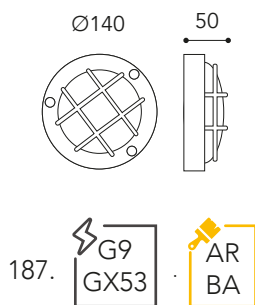

186.GX53.AR

186.G9

Elettrificazione Electrification	
G9	GX53
1×25	Micro-lynx F 1×10W
	Ø74 h 23 

Ottone naturale  
Natural brass:

ART. 186

pag. 10 - 12

**CE**  
**IP44**

Max Watt  
**52**

Lampadina a LED  
non inclusa  
Led bulb not included